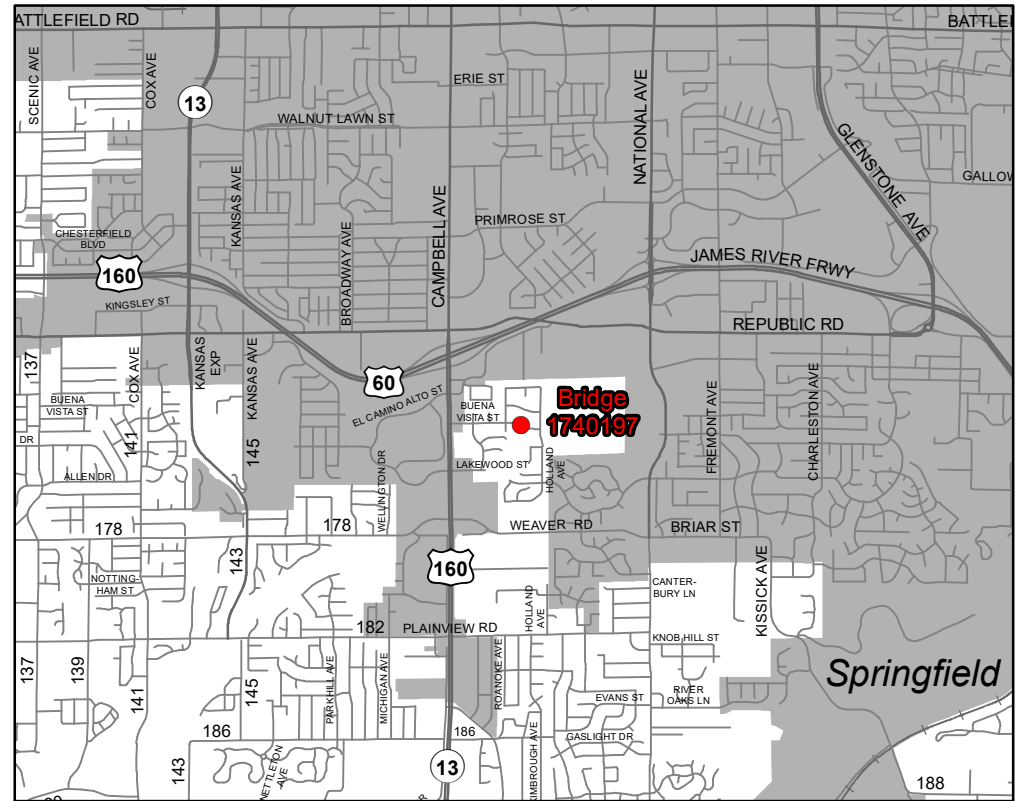

## BRIDGE 1590210

FARM ROAD 159 (HOLLAND AVE)

SEC 13 - T 28 N - R 22 W

GREENE COUNTY LOCATION MAP

DETAILED LOCATION MAP

## BRIDGE 1720198

FARM ROAD 172 (CAMINO ST)

SEC 13 - T 28 N - R 22 W

GREENE COUNTY LOCATION MAP

DETAILED LOCATION MAP

# GREENE COUNTY, MISSOURI

## BRIDGE 1740197

FARM ROAD 174 (BUENA VISTA ST)

SEC 13 - T 28 N - R 22 W

GREENE COUNTY LOCATION MAP

DETAILED LOCATION MAP