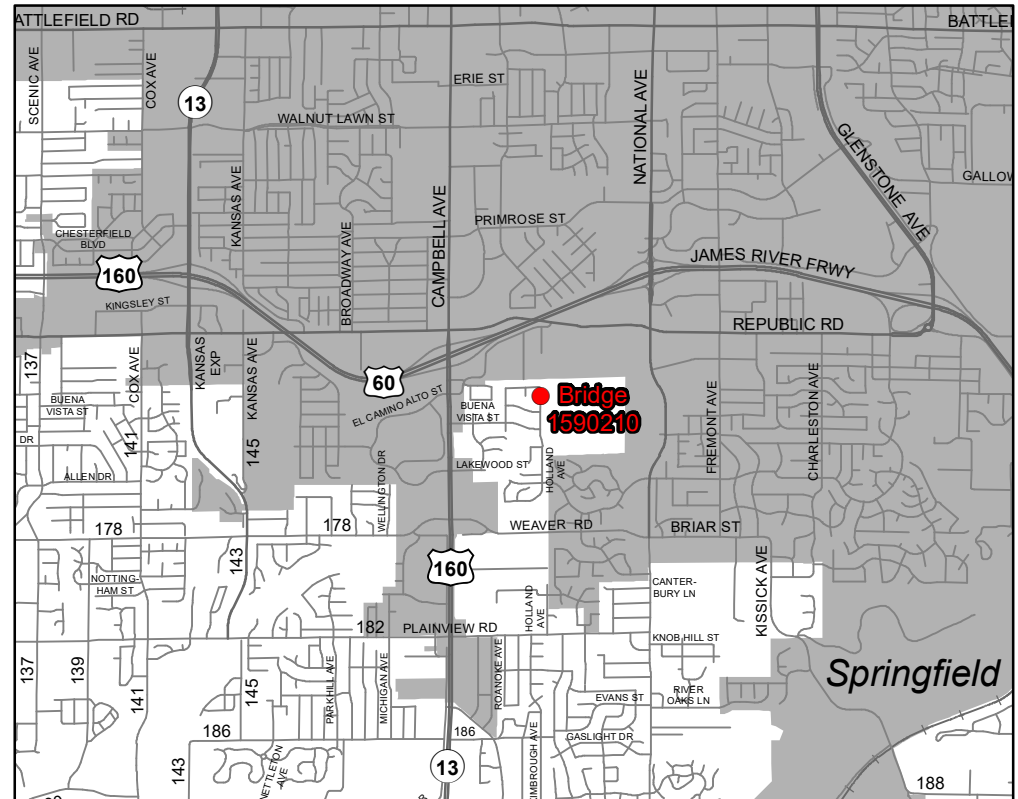

# GREENE COUNTY, MISSOURI

## BRIDGE 1590210

FARM ROAD 159 (HOLLAND AVE)

SEC 13 - T 28 N - R 22 W

GREENE COUNTY LOCATION MAP

DETAILED LOCATION MAP

## BRIDGE 1720198

FARM ROAD 172 (CAMINO ST)

SEC 13 - T 28 N - R 22 W

GREENE COUNTY LOCATION MAP

DETAILED LOCATION MAP

## BRIDGE 1740197

FARM ROAD 174 (BUENA VISTA ST)

SEC 13 - T 28 N - R 22 W

GREENE COUNTY LOCATION MAP

DETAILED LOCATION MAP