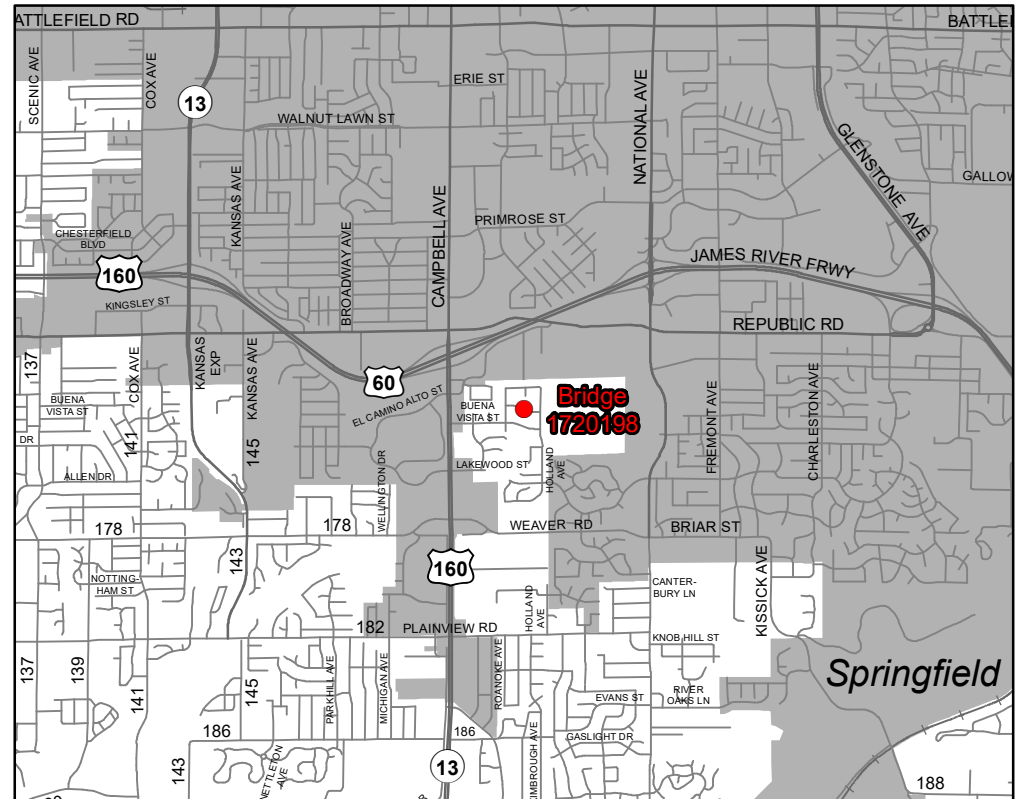

## BRIDGE 1590210

FARM ROAD 159 (HOLLAND AVE)

SEC 13 - T 28 N - R 22 W

GREENE COUNTY LOCATION MAP

DETAILED LOCATION MAP

# GREENE COUNTY, MISSOURI

## BRIDGE 1720198

FARM ROAD 172 (CAMINO ST)

SEC 13 - T 28 N - R 22 W

GREENE COUNTY LOCATION MAP

DETAILED LOCATION MAP

## BRIDGE 1740197

FARM ROAD 174 (BUENA VISTA ST)

SEC 13 - T 28 N - R 22 W

GREENE COUNTY LOCATION MAP

DETAILED LOCATION MAP